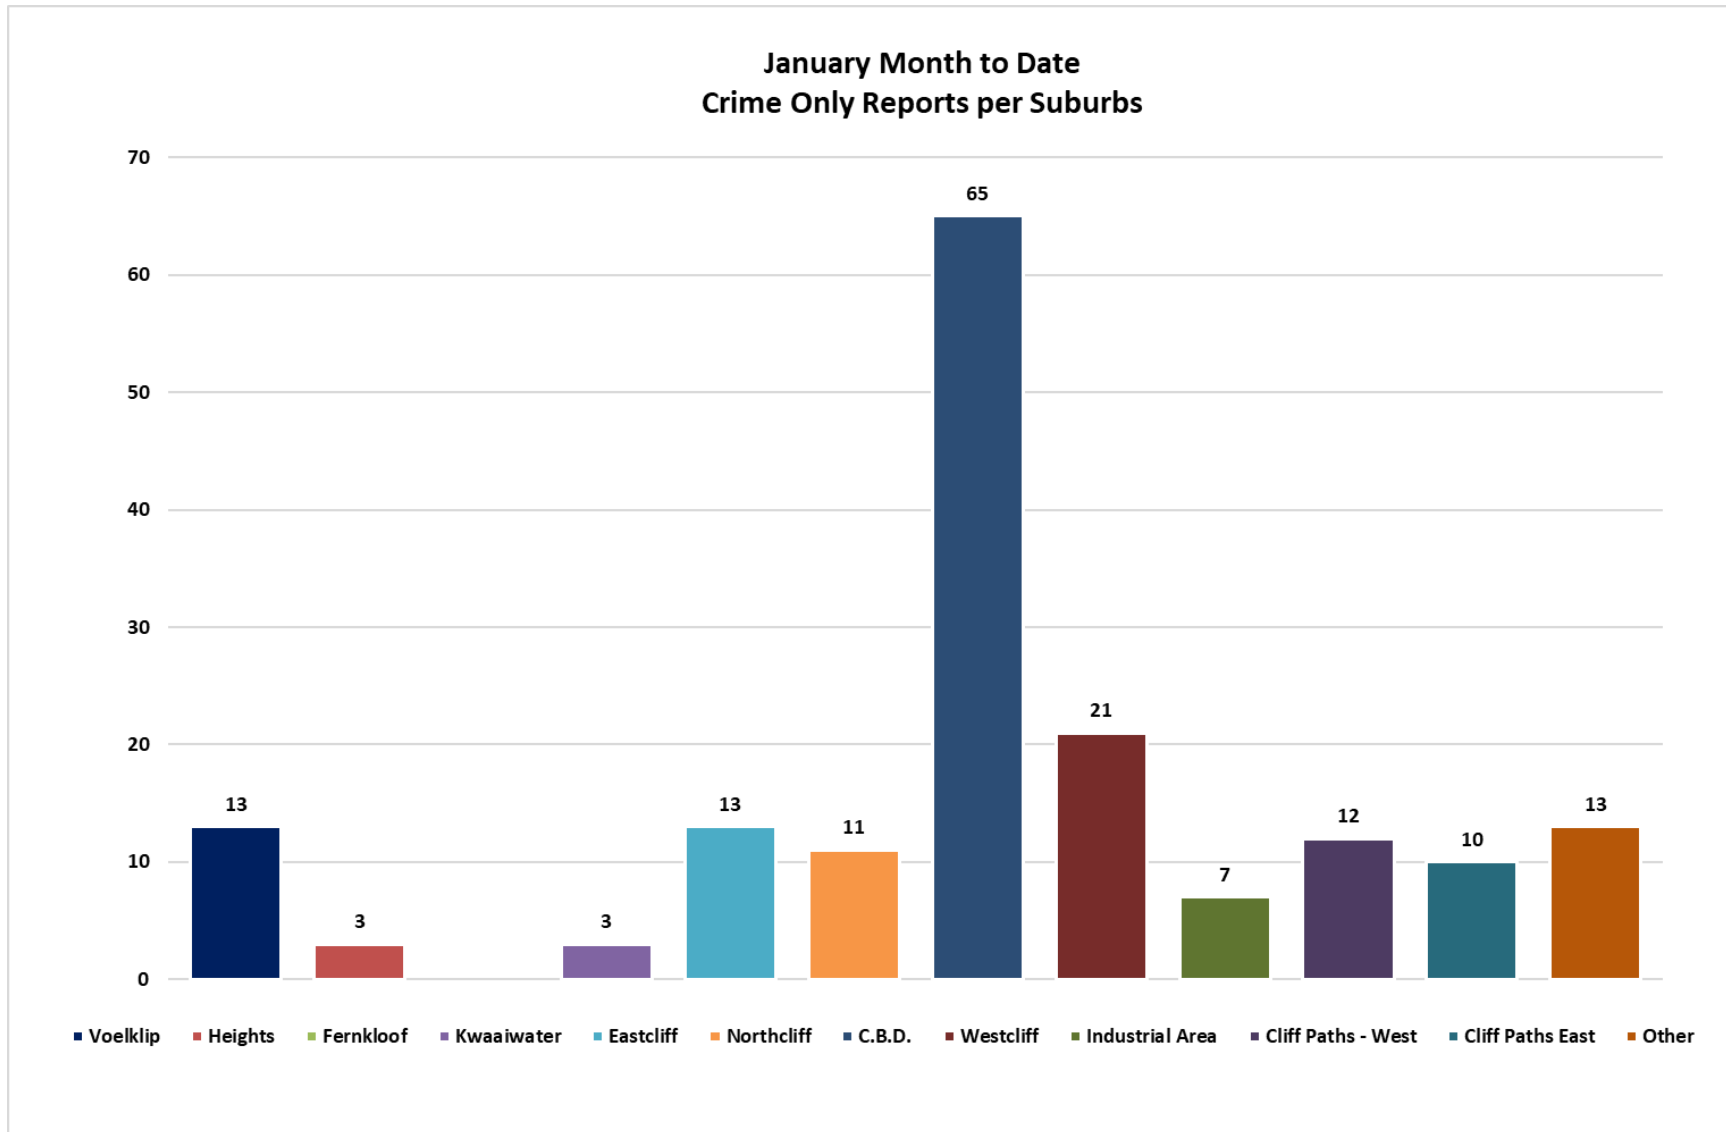

HPP Performance – January 2022

Summary

Public Safety and Crime Prevention

The month of January showed a 13.9% decrease in reported incidents (389) when compared to December (452).

Public disorder and vagrancy continue to be an ongoing issue in the CBD. The number of incidents in these categories decreased to 196 compared to December's 210. Of the 196 matters reported, 89 were vagrancy incidents (down from December's figure of 113), 57 loitering incidents (up from the December's figure of 55), 22 unruly behaviour incidents (up from the December figure of 8) and 28 incidents of intoxication, drinking in public and fighting (down from the December figures of 34).

The busiest suburbs for January were CBD (118 reports, of which 53 were crime related), Westcliff (59 reports, of which 38 were crime related), Voelklip (36 reports, of which 23 were crime related), Eastcliff (36 reports, of which 23 were crime related), and Northcliff (22 reports, of which 11 were crime related). It is important to note that not all incidents reported are crime related. Many of them are public assistance or preventative action taken by HPP.

We again appeal to users of the Cliff Path to adhere to the by-laws and work together to ensure that the Cliff Path remains a top attraction and a joyful experience for everyone who uses it.

Public Safety and Crime Prevention for the period 01/01/2022 – 31/01/2022