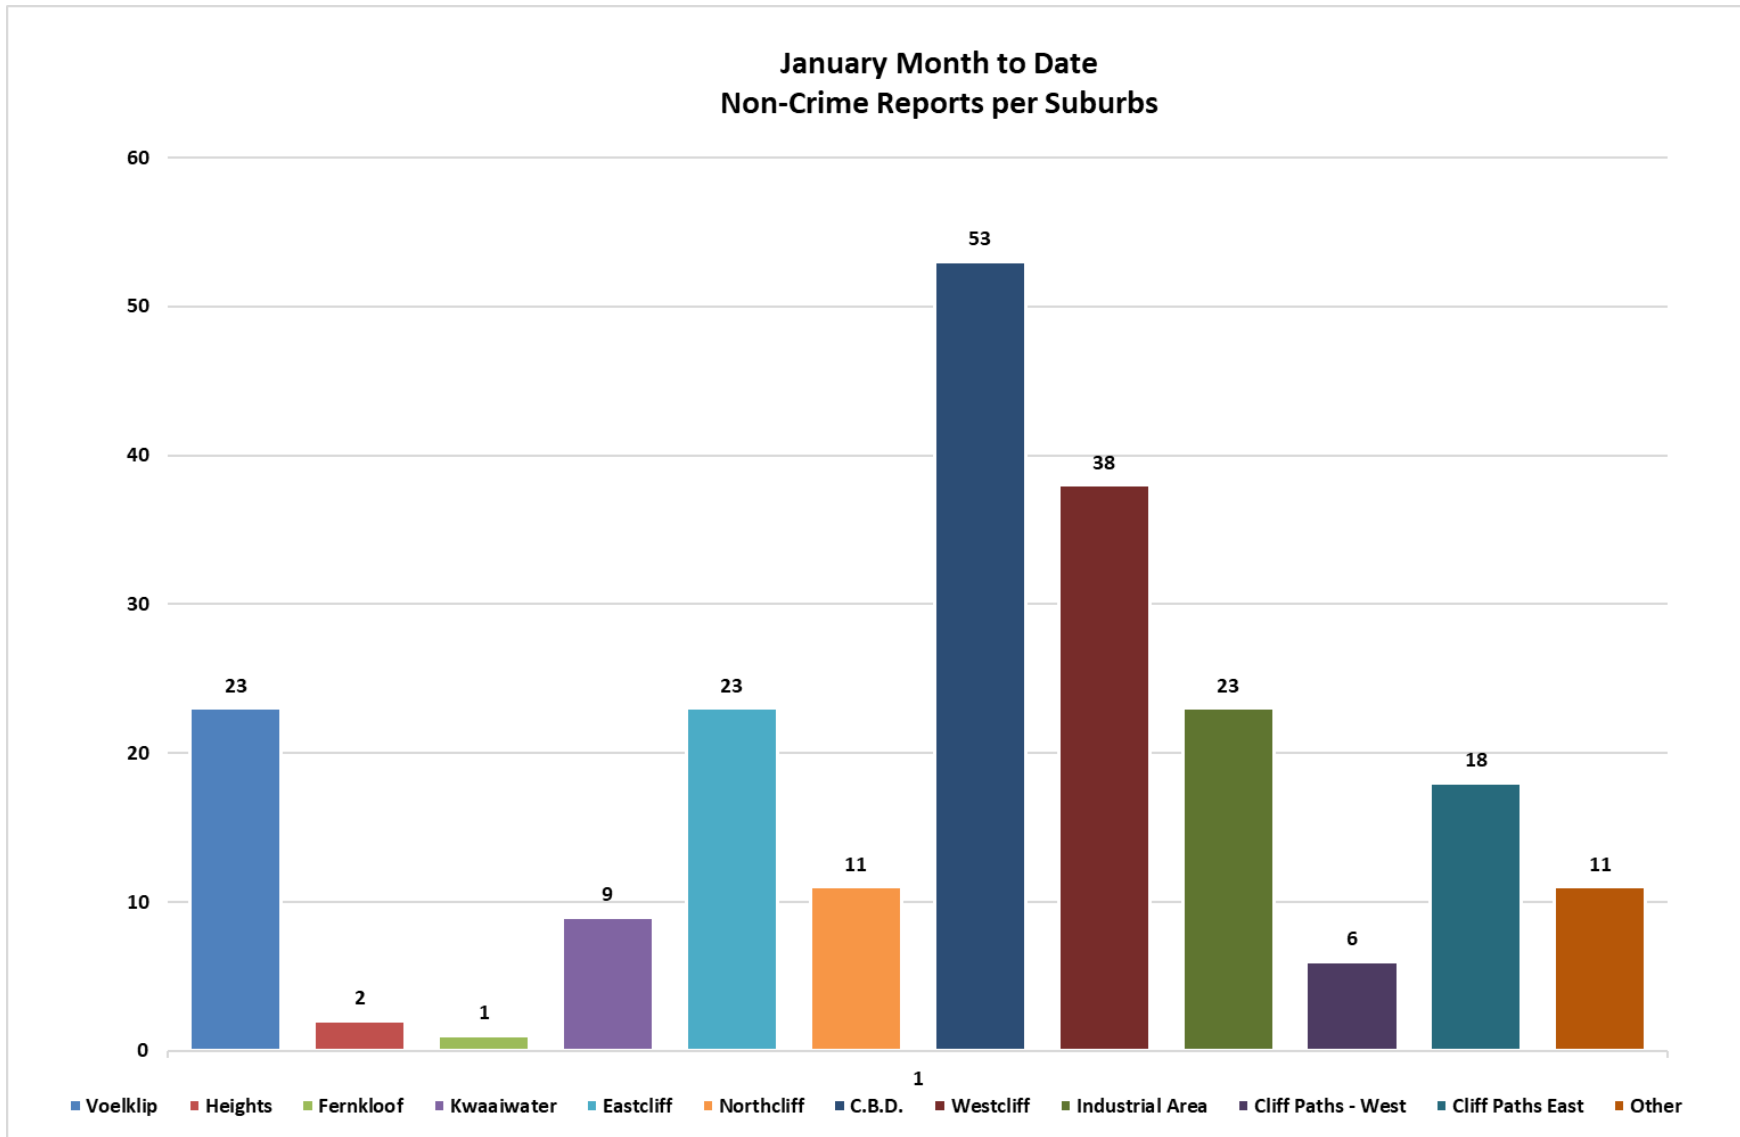

HPP Performance – January 2022

Summary

Public Safety and Crime Prevention

The month of January showed a 13.9% decrease in reported incidents (389) when compared to December (452).

Public disorder and vagrancy continue to be an ongoing issue in the CBD. The number of incidents in these categories decreased to 196 compared to December's 210. Of the 196 matters reported, 89 were vagrancy incidents (down from December's figure of 113), 57 loitering incidents (up from the December's figure of 55), 22 unruly behaviour incidents (up from the December figure of 8) and 28 incidents of intoxication, drinking in public and fighting (down from the December figures of 34).

The busiest suburbs for January were CBD (118 reports, of which 53 were crime related), Westcliff (59 reports, of which 38 were crime related), Voelklip (36 reports, of which 23 were crime related), Eastcliff (36 reports, of which 23 were crime related), and Northcliff (22 reports, of which 11 were crime related). It is important to note that not all incidents reported are crime related. Many of them are public assistance or preventative action taken by HPP.

HPP have noted a continual increase in illegal dumping in and around the Cliff Path and car parking areas. Residents are kindly requested to immediately report any incidents of illegal dumping of household waste and garden refuse or builders’ rubble to Overstrand Law Enforcement on 028 313 8996.

We again appeal to users of the Cliff Path to adhere to the by-laws and work together to ensure that the Cliff Path remains a top attraction and a joyful experience for everyone who uses it.

Public Safety and Crime Prevention for the period 01/01/2022 – 31/01/2022