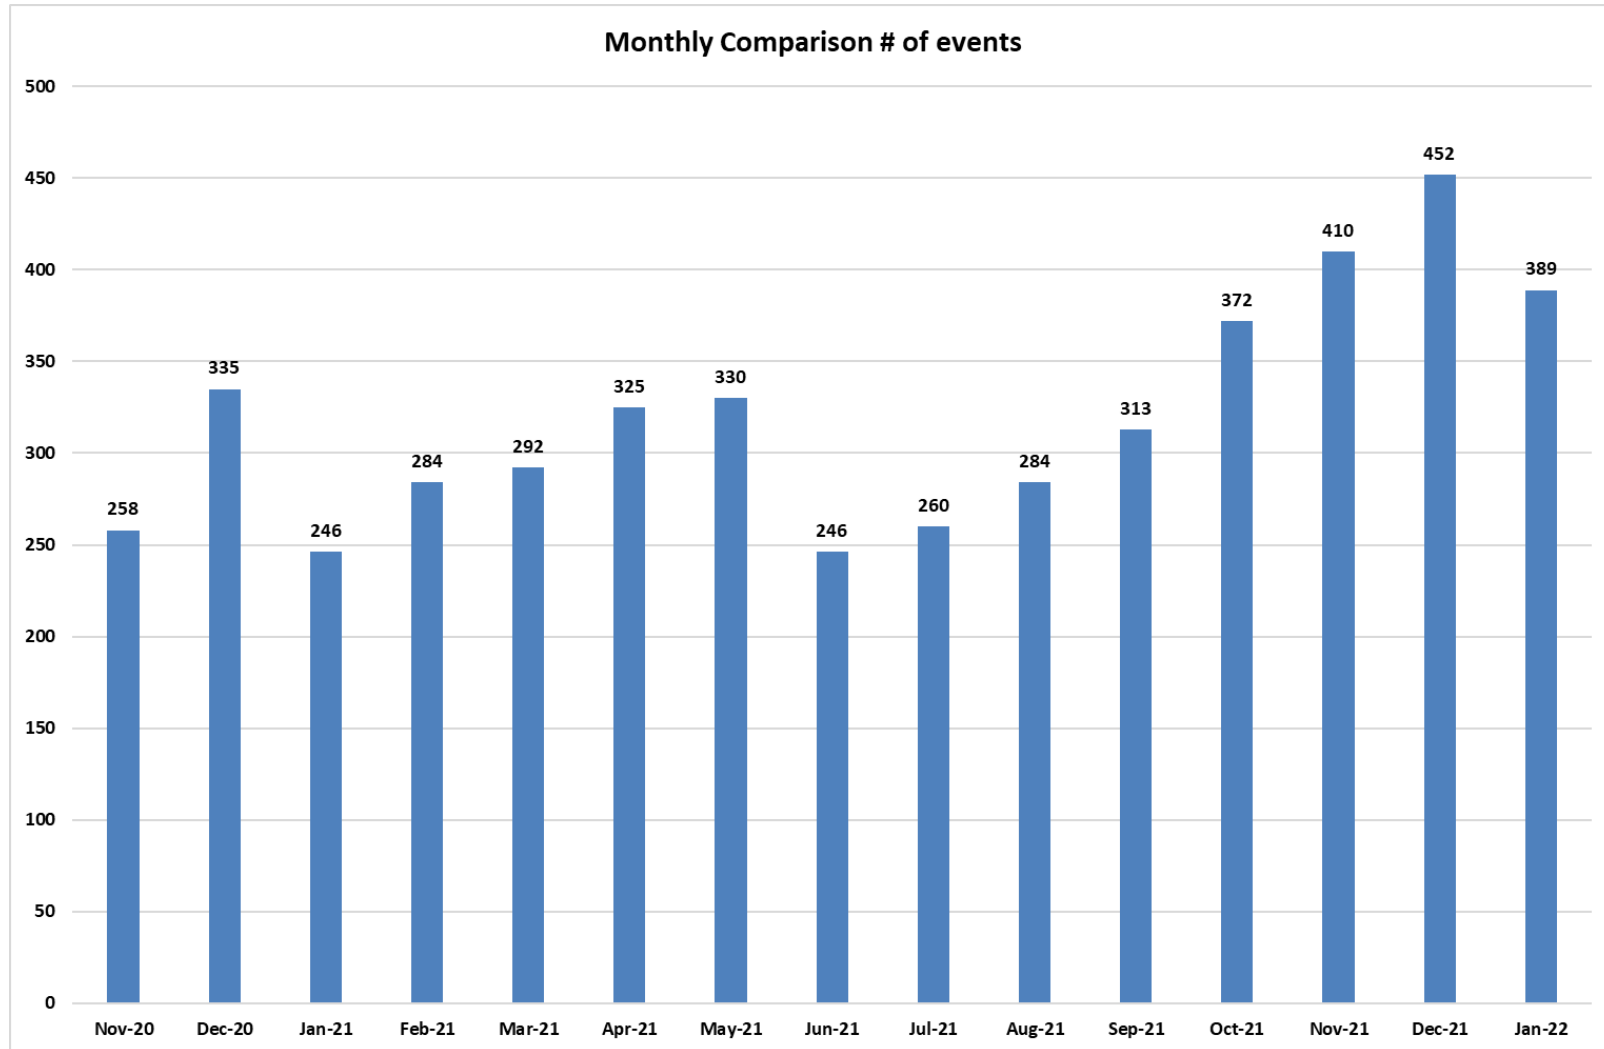

Public Safety and Crime Prevention for the period 01/01/2022 – 31/01/2022